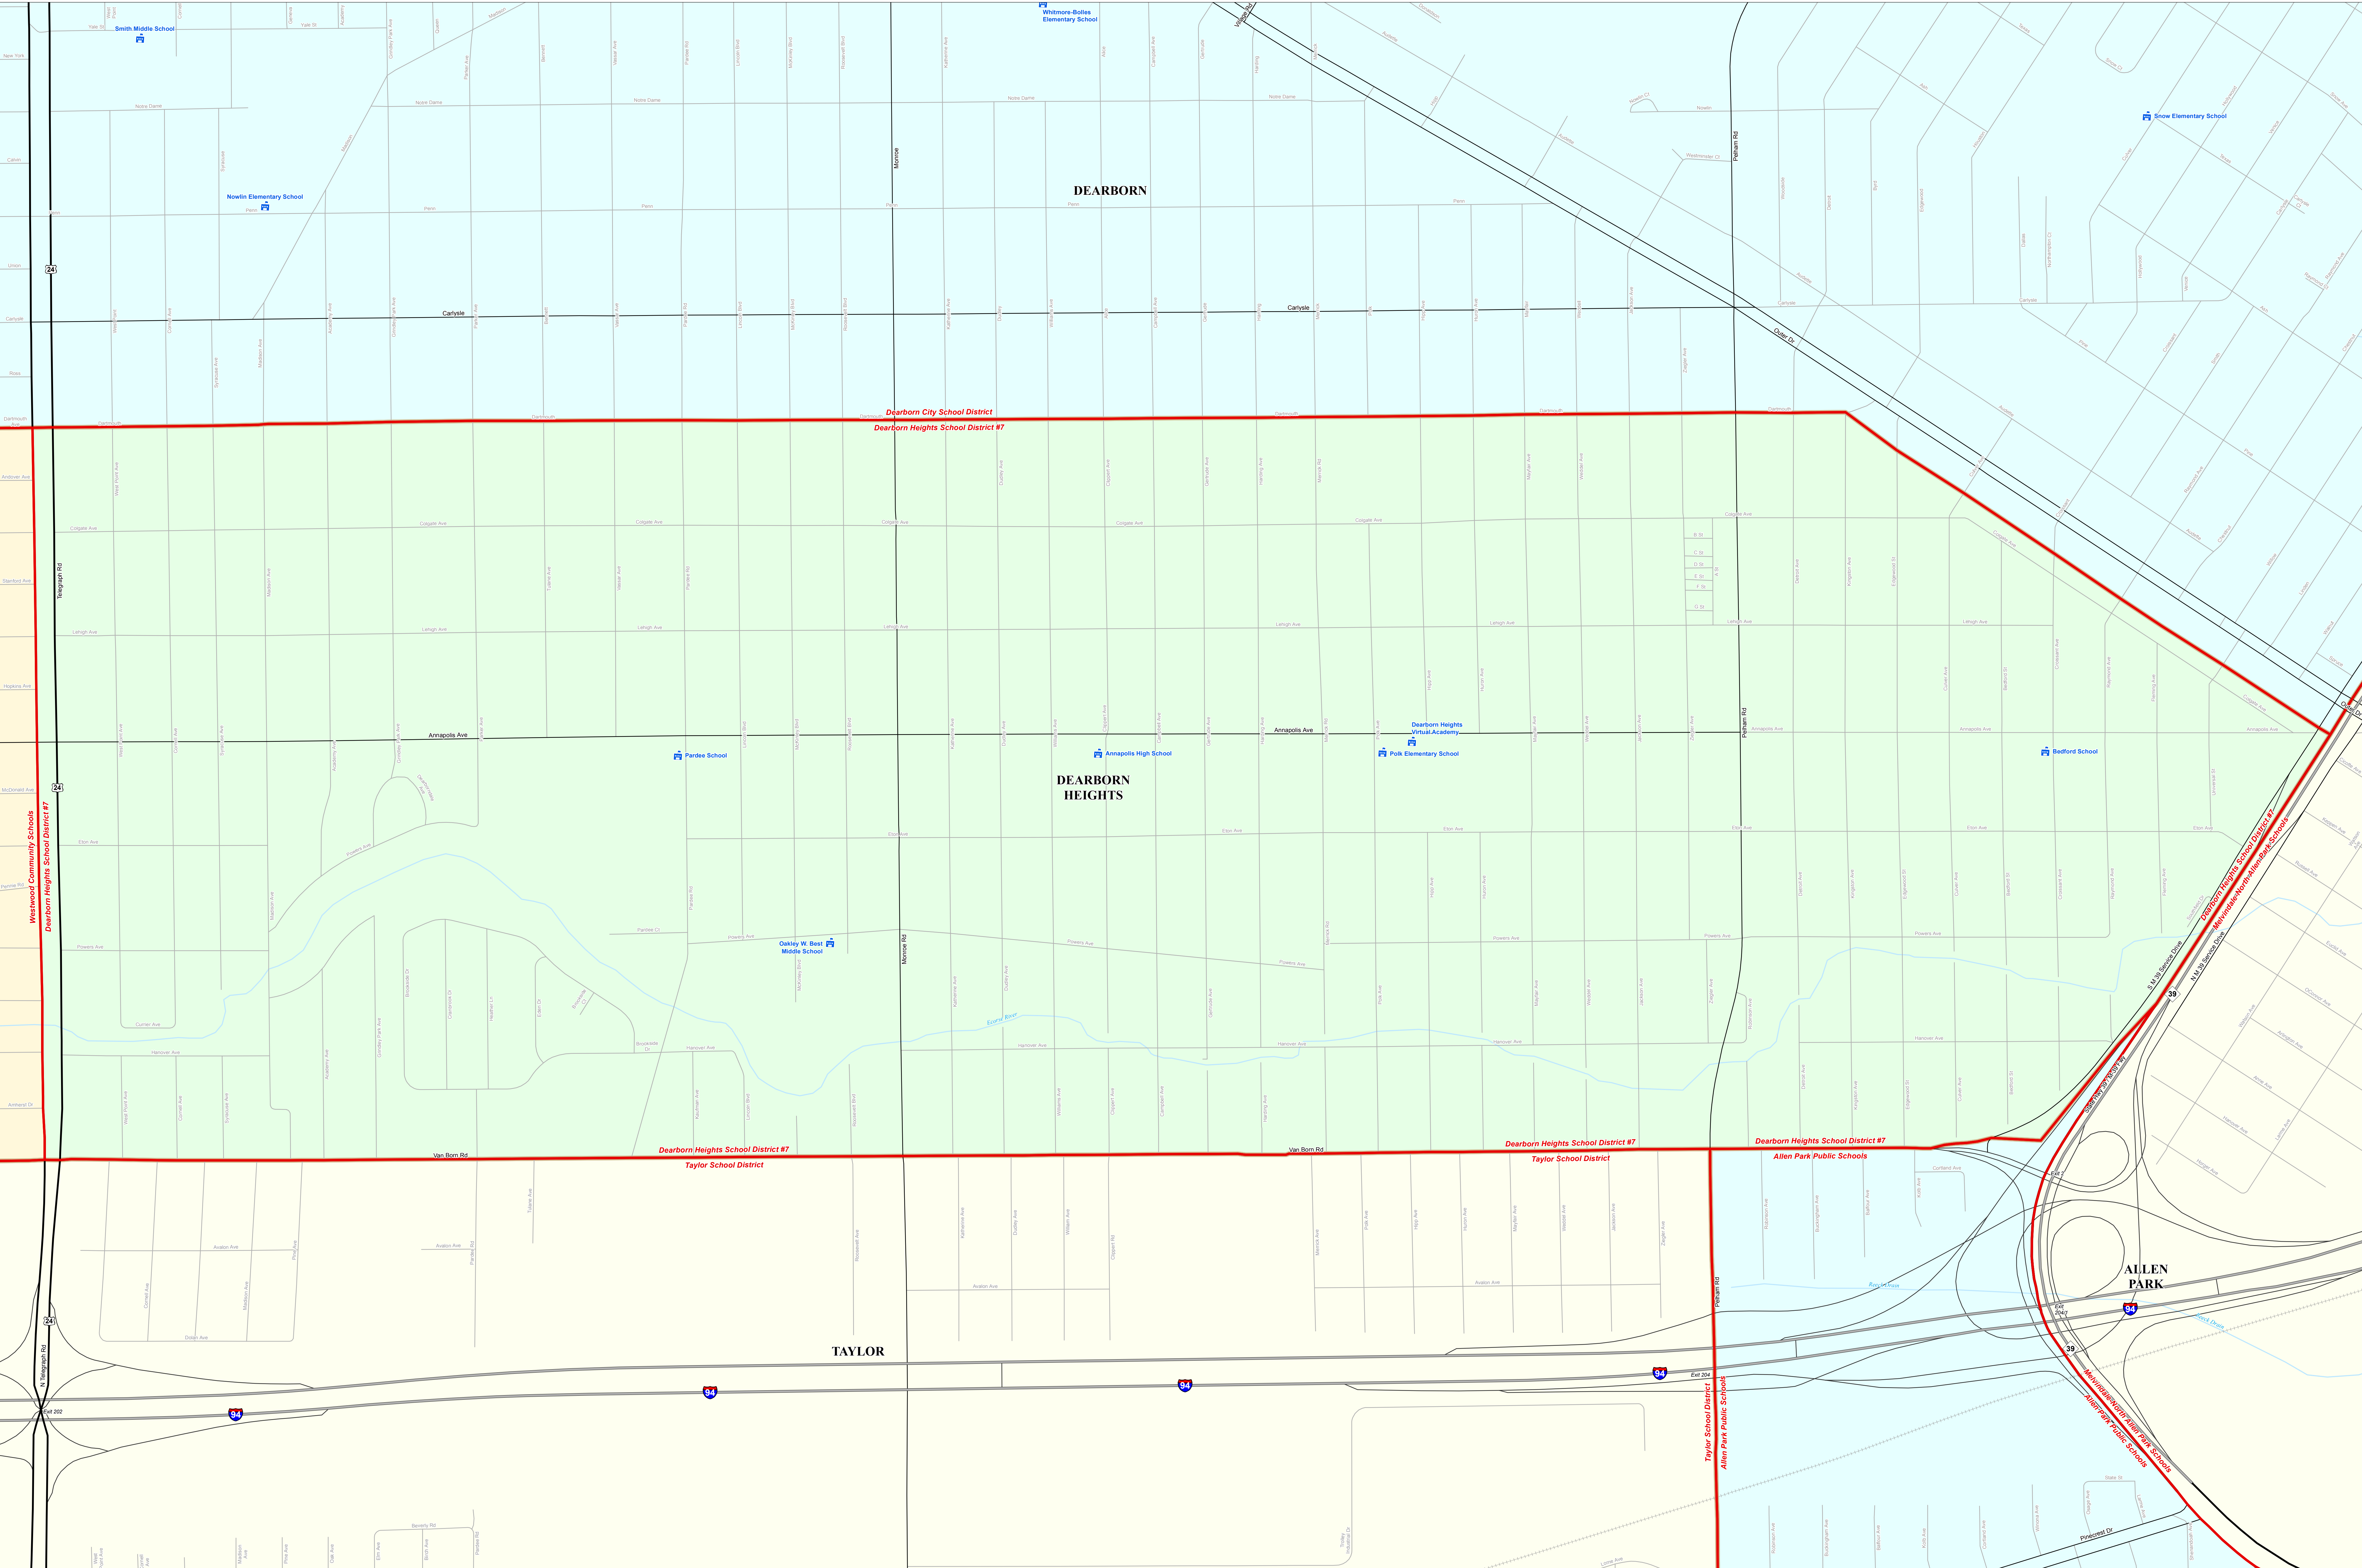

DEARBORN HEIGHTS SCHOOL DISTRICT #7

Wayne RESA

0 0.25 0.5 1 Miles

All information presented in this publication is in the public domain and may be reproduced, reprinted, and redistributed as desired.

Legend

School District	Unincorporated Place	Railroad
County	School	Water Feature
City	Freeway	River, Stream, or Drain
Township	Primary Road	
Village	Local Road	
Census Designated Place